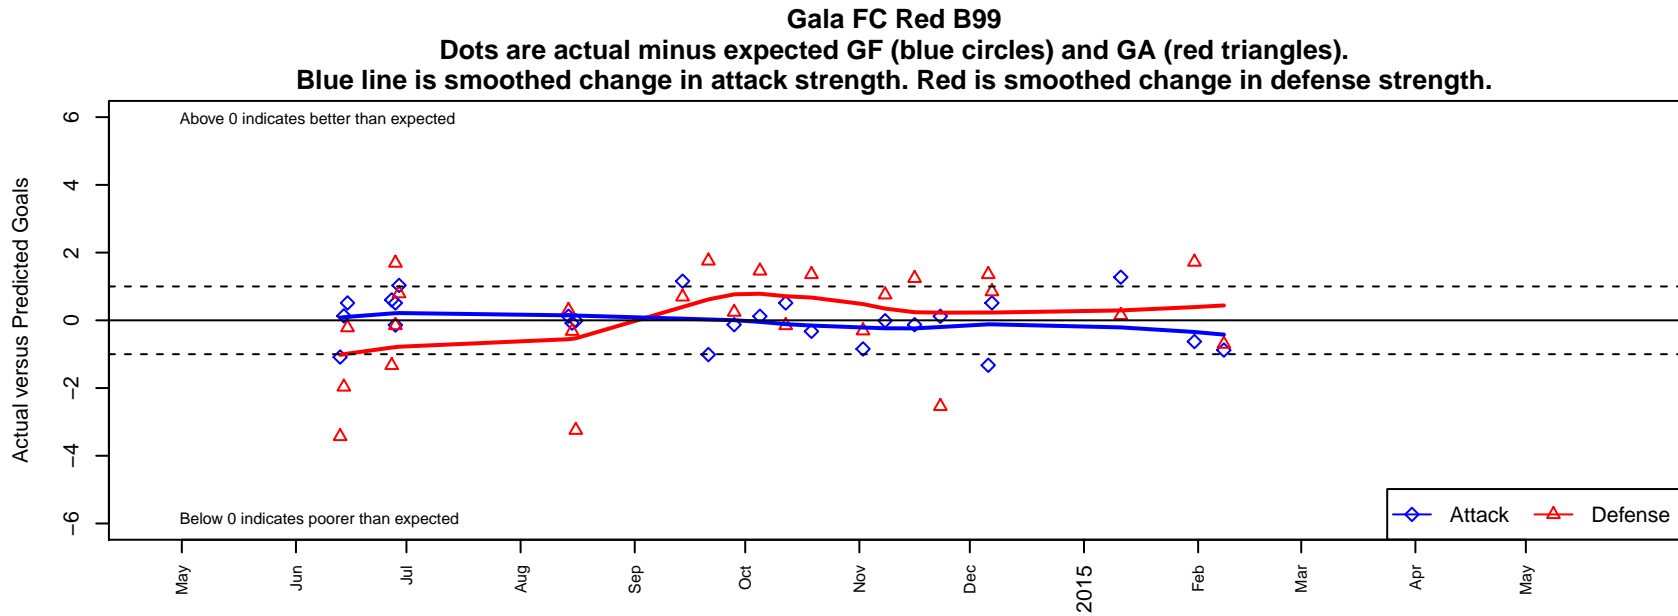

## Gala FC Red B99

Gala FC  
 Marysville, WA  
 B99 total strength=1283  
 attack=5.11 defense=5.55  
 fall league = PSPL Classic 2 U15

alt names used:  
 GALA FC BU15 ()  
 Gala Fc  
 Gala FC BU15 Gala Red  
 Gala FC [B99]  
 GALA FC BU15 ()

Venues played:  
 2014 Starfire Spring Classic BU15  
 2014 Clash At the Border Silver/Bronze U15  
 2014 Bigfoot Silver U15  
 2014 PSPL Classic 2 U15  
 2014 WA Cup U15 Silver U15

**attack and defense variance (black dot)  
relative to other teams  
and top 10 in region**