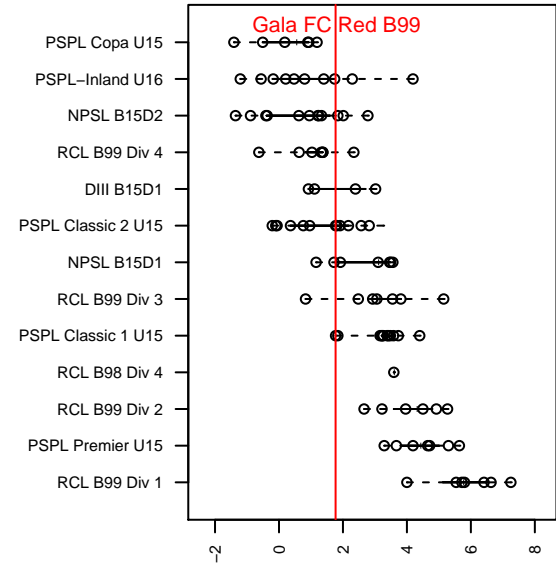

**attack and defense rating
relative to others at age
and all opponents in last 13 months**